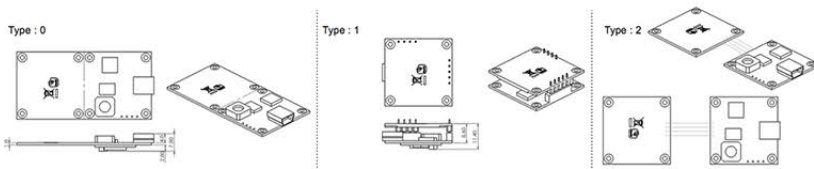

Specifications:

Frequency	125KHz & 13.56MHz	
Power requirement	Active 170mA @5VDC	
Card type	125KHz EM compatible	13.56MHz NFC 1~4 TAGs ISO 14443A/B ISO 15693
Interface	RS232, TTL, USB(HID, Keyboard, CCID, PC/SC)	
Dimension	Type 0: 60(L) x 30(W) x 7.8(H) mm Type 1: 30(L) x 30(W) x 11.4(H) mm Type 2: 30(L) x 30(W) x 7.8(H) mm	
Operation temperature	0 ~ 60 degree C	
Humidity	10~90%	

*Specification is subject to change without notice.

Applications:

- Keyless access for electric vehicles
- Data Collection
- Portable application
- Mobile smart point of sales
- Prepay system

Order information:

- MP30TL: Serial TTL interface
- MP30TR: RS232 interface
- MP30TH: USB interface

** single frequency (125KHz or 13.56KHz only) is available

Optional accessory for the 1st test:

- WAS-T0624: USB cable
- WAS-T0625: RS232 cable

GIGA-TMS INC.

8F, NO. 31, LANE 169, KANG-NING STREET,
HSI-CHIH DIST, NEW TAIPEI CITY, TAIWAN
Tel: 886-2-26954214 Fax: 886-2-26954213
<https://www.gigatms.com.tw/>
Email: promag@gigatms.com.tw
promag@ms24.hinet.net