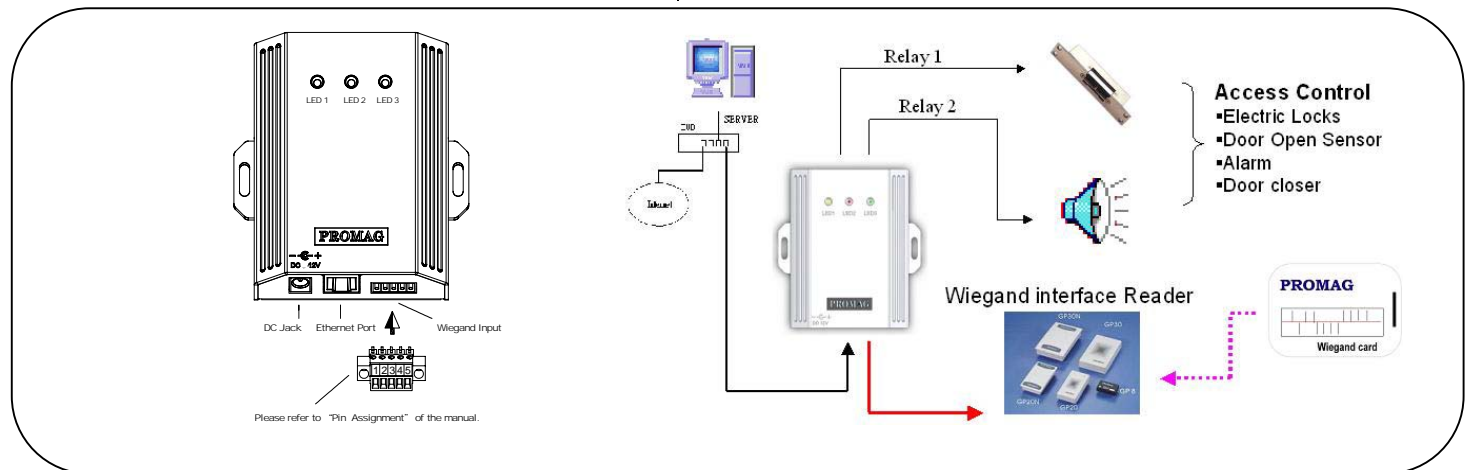

Introduction:

WEC200 is a compact networkable access controller that can be fitted to one door access. It features the interface conversion from Wiegand to Ethernet, which allows WEC200 being able to connect to any kind of Wiegand reader, such as magnetic stripe reader, RFID reader or fingerprint reader. With the networkable access, it gives the advantages of central control, and easily viewing the event log reports.

Features:

- ☆ **2K memory capacity, maximum can store 50 users, 10 visitors and 20 time log.**
- ☆ **Provide master card for appending or deleting visitor authority from external reader directly.**
- ☆ **Feature 2 input sensors for the detection of door unlocked and exit button pressed.**
- Provide 2 relay outputs for external alarm and electric lock.
- Door left open alarm function.
- Separate control unit and reader for higher security demand
- With Ethernet connection to PC and able to work independently at off line with PC.

Specifications:

Communication	One Wiegand port One 10/100 BaseT Ethernet Port
Available Wiegand format	26, 30, 34, 35, 37, 38, 42 bits
Power consumption	140mA 12VDC
Protocols	Communicates with server on the networking using TCP or UDP protocols
Indication type	Three LEDs display status information, One built in buzzer 2 sets of input, 2 sets relay output (including N.C/ N O, Common)
Dimension	100 x 96.8 x 24.35 mm
Environment	Operating Temp: 0-55 Deg.C Storage Temp: -10 – 55 Deg C Humidity: 10-90% relative

Ordering information

WEC200-01 Access Controller for one door

PCR943-02 125KHz RFID reader, wiegand 42 bits

GP30-10 125KHz RFID Reader, Wiegand 26 bits

MF7-20 Mifare Reader

SF600-10 Fingerprint Reader

※ **Specification is subject to change without notice.**